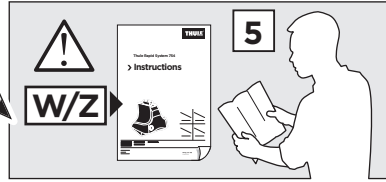

3

	W (mm)	Z (mm)	W (inch)	Z (inch)
LEXUS GS-Series, 4-dr Sedan, 12-	210	730	8 1/4"	28 3/4"